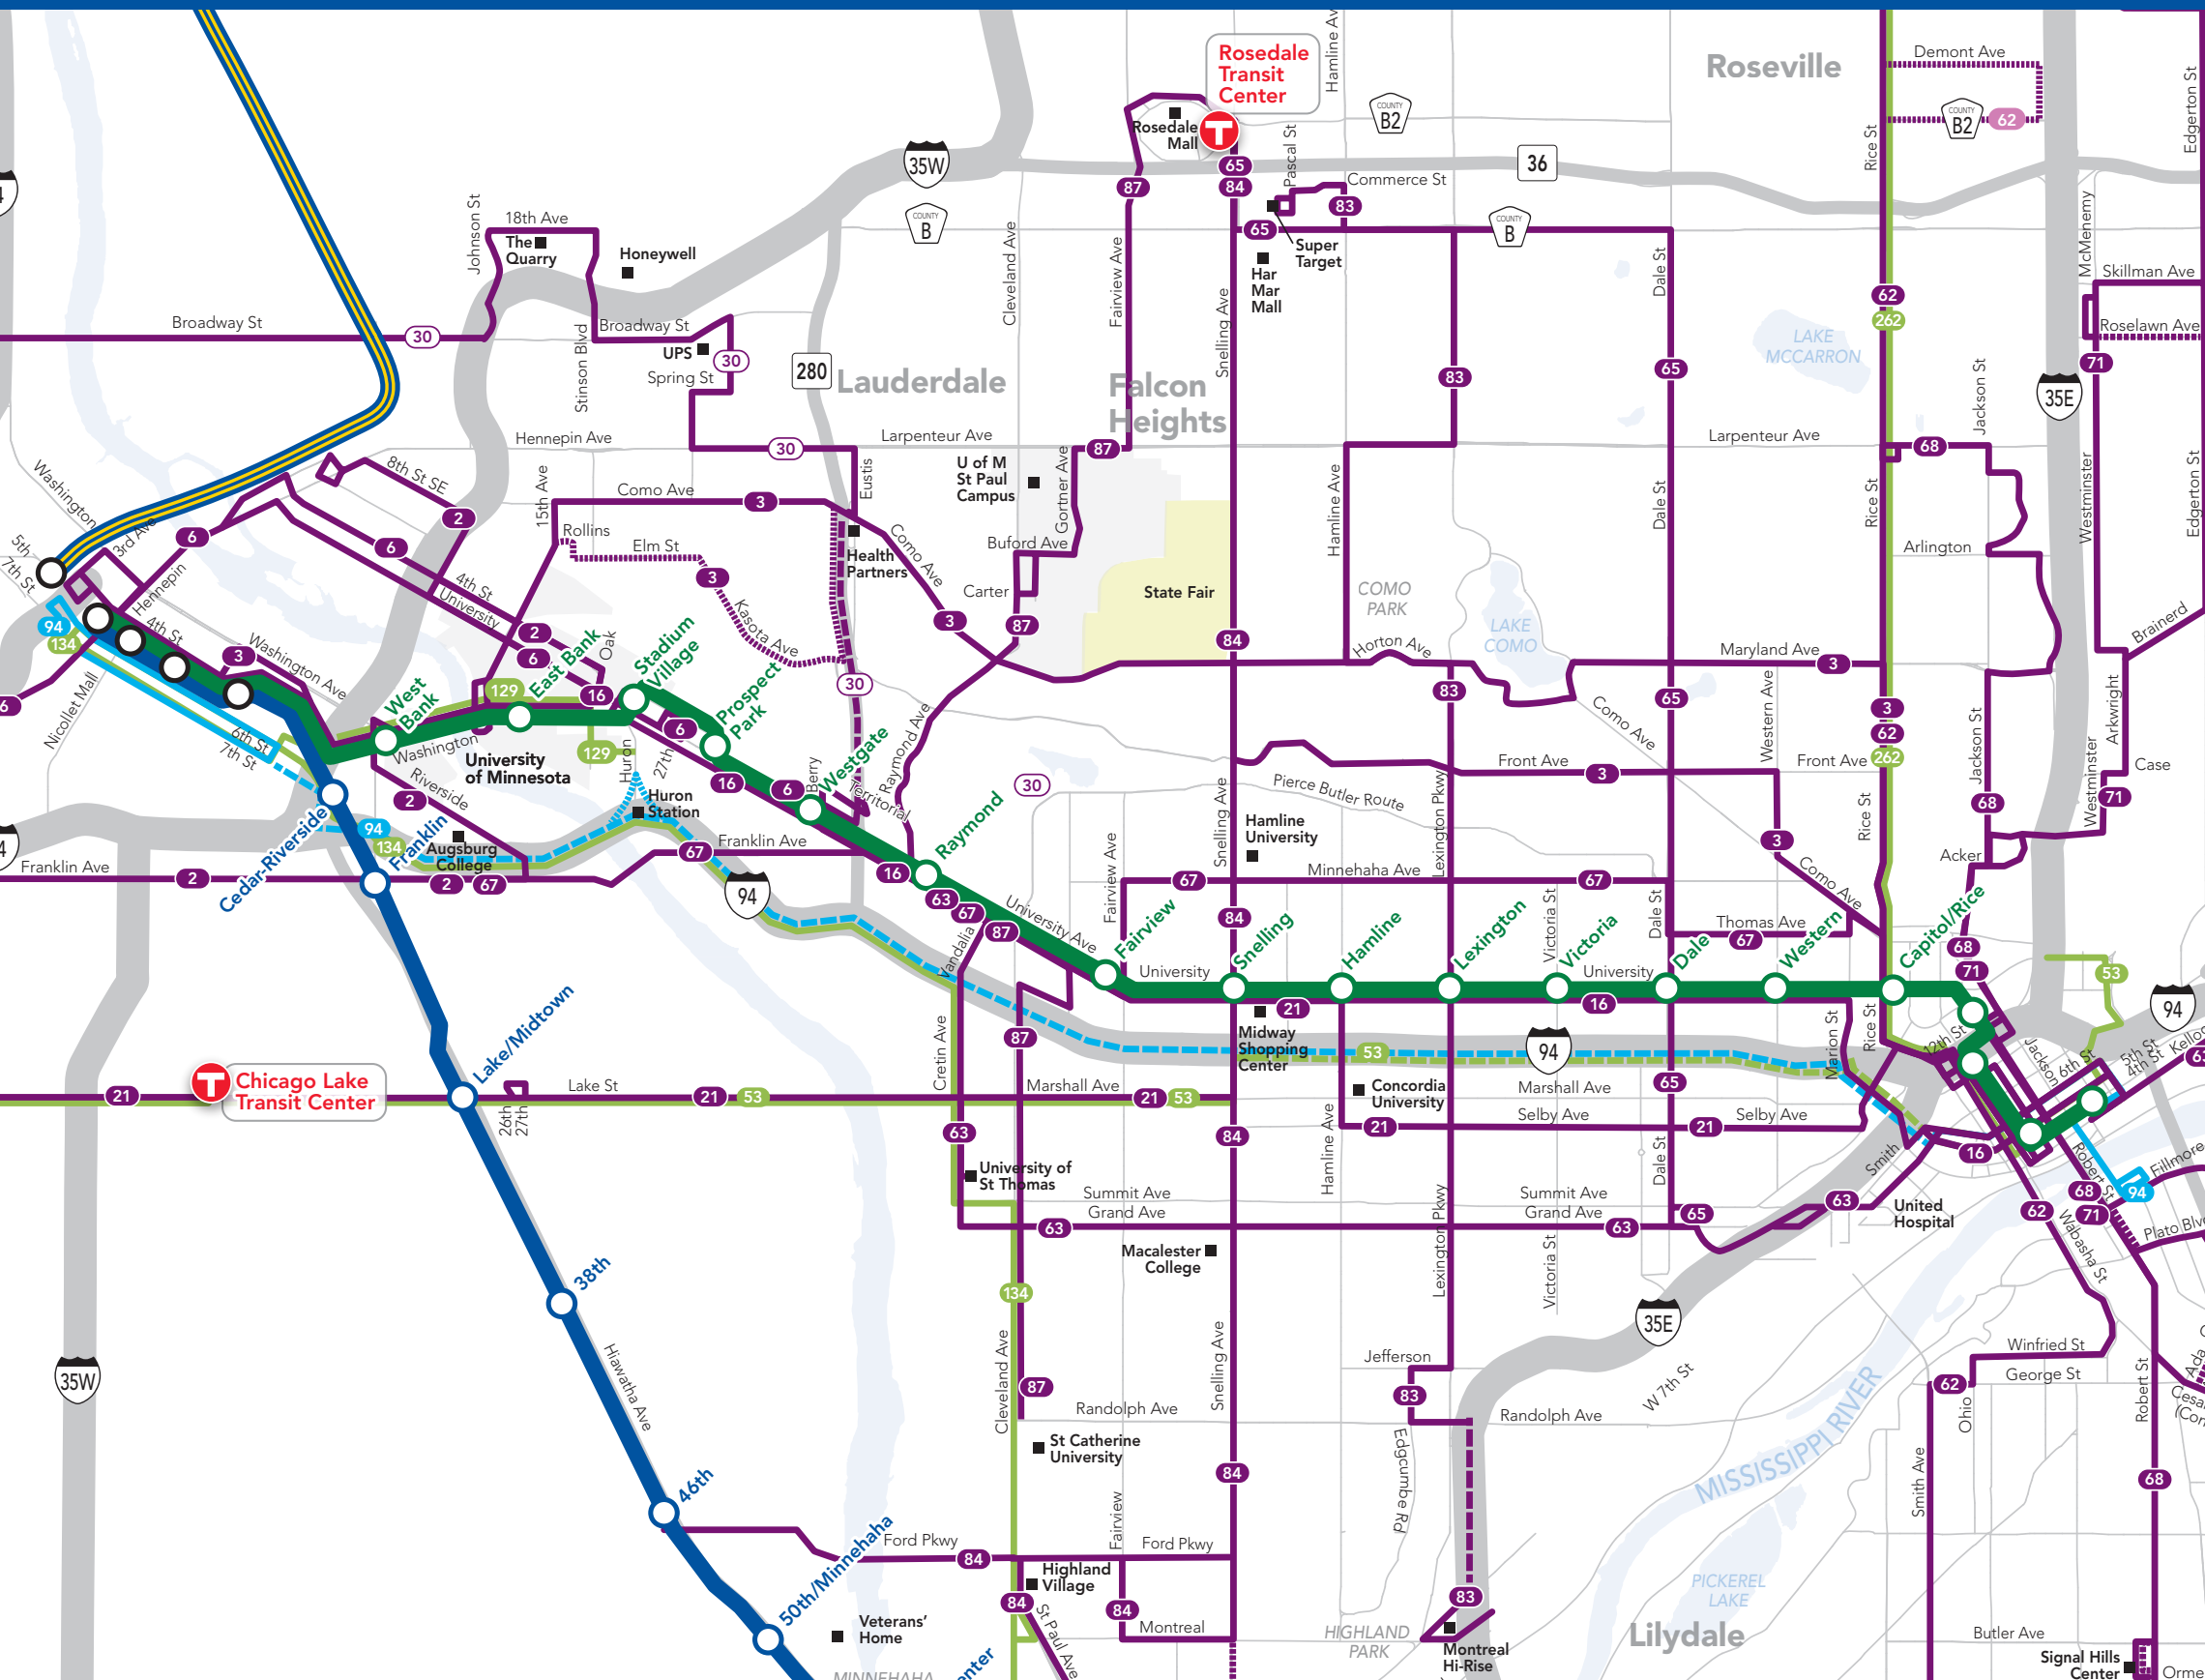

Connecting routes to the METRO Green Line

Route	Serving	Connect with Green Line at:
Green Line	Minneapolis, U of M, University Ave., St. Paul	
Blue Line	Minneapolis, Hiawatha Ave., Airport, Mall of America	Downtown East Station
3	Downtown Minneapolis, U of M, Como, Front, Maryland, downtown St. Paul	West Bank Station Capitol/Rice Street Station
6U	Minneapolis, U of M, 4th St., University Ave., Stadium Village	Warehouse District/Hennepin Avenue Station Stadium Village Station
16	University Ave., downtown St. Paul	Green Line stations from Stadium Village to Central
21	Lake St., Marshall Ave., Selby Ave., downtown St. Paul	Snelling Avenue Station Hamline Avenue Station Central Station Union Depot Station
30	W Broadway Ave., Broadway St. NE, Quarry Center, NE Mpls Industrial Area, Territorial Rd. (Service operates every 30 minutes Mon. – Fri.)	Westgate Station
62	Shoreview, Rice St., downtown St. Paul, Smith Ave., Signal Hills	Capitol/Rice Street Station 10th Street Station Central Station
63	Maplewood, E. 3rd St., downtown St. Paul, Raymond Ave., University Ave., Cretin Ave., Grand Ave.	Central Station Station Raymond Avenue Station Westgate Station

Route	Serving	Connect with Green Line at:
65	Rosedale, Roseville, Dale St. (Service every 20 minutes Mon. – Sat., every 30 minutes Sunday)	Dale Street Station
67	Fairview, Minnehaha, Thomas Ave., downtown St. Paul, Minneapolis, Franklin Ave., University Ave., St. Paul (Service every 20 minutes Mon. – Sat., every 30 minutes Sunday; See Route 62 for service to Signal Hills)	Raymond Avenue Station Fairview Avenue Station Capitol/Rice Street Station 10th Street Station Central Station
83	Roseville SuperTarget, Hamline, Como Park, Lexington Pkwy., W. 7th St. (Service operates every 30 minutes seven days a week)	Lexington Parkway Station
84	Rosedale, Roseville, Snelling Ave., St. Paul, 46th St., Minneapolis (Snelling Ave. service every 10 minutes seven days a week)	Snelling Avenue Station
87	Rosedale, Roseville, Raymond Ave., U of M-St. Paul, Cleveland Ave., St. Paul (Service every 20 minutes seven days a week)	Raymond Avenue Station
94	Downtown Minneapolis, I-94, downtown St. Paul (see Green Line for alternate service)	
129	Huron Station, U of M-Minneapolis	
134	St. Paul, Davern St., Sheridan Ave., Cleveland Ave., Cretin Ave., I-94, downtown Minneapolis