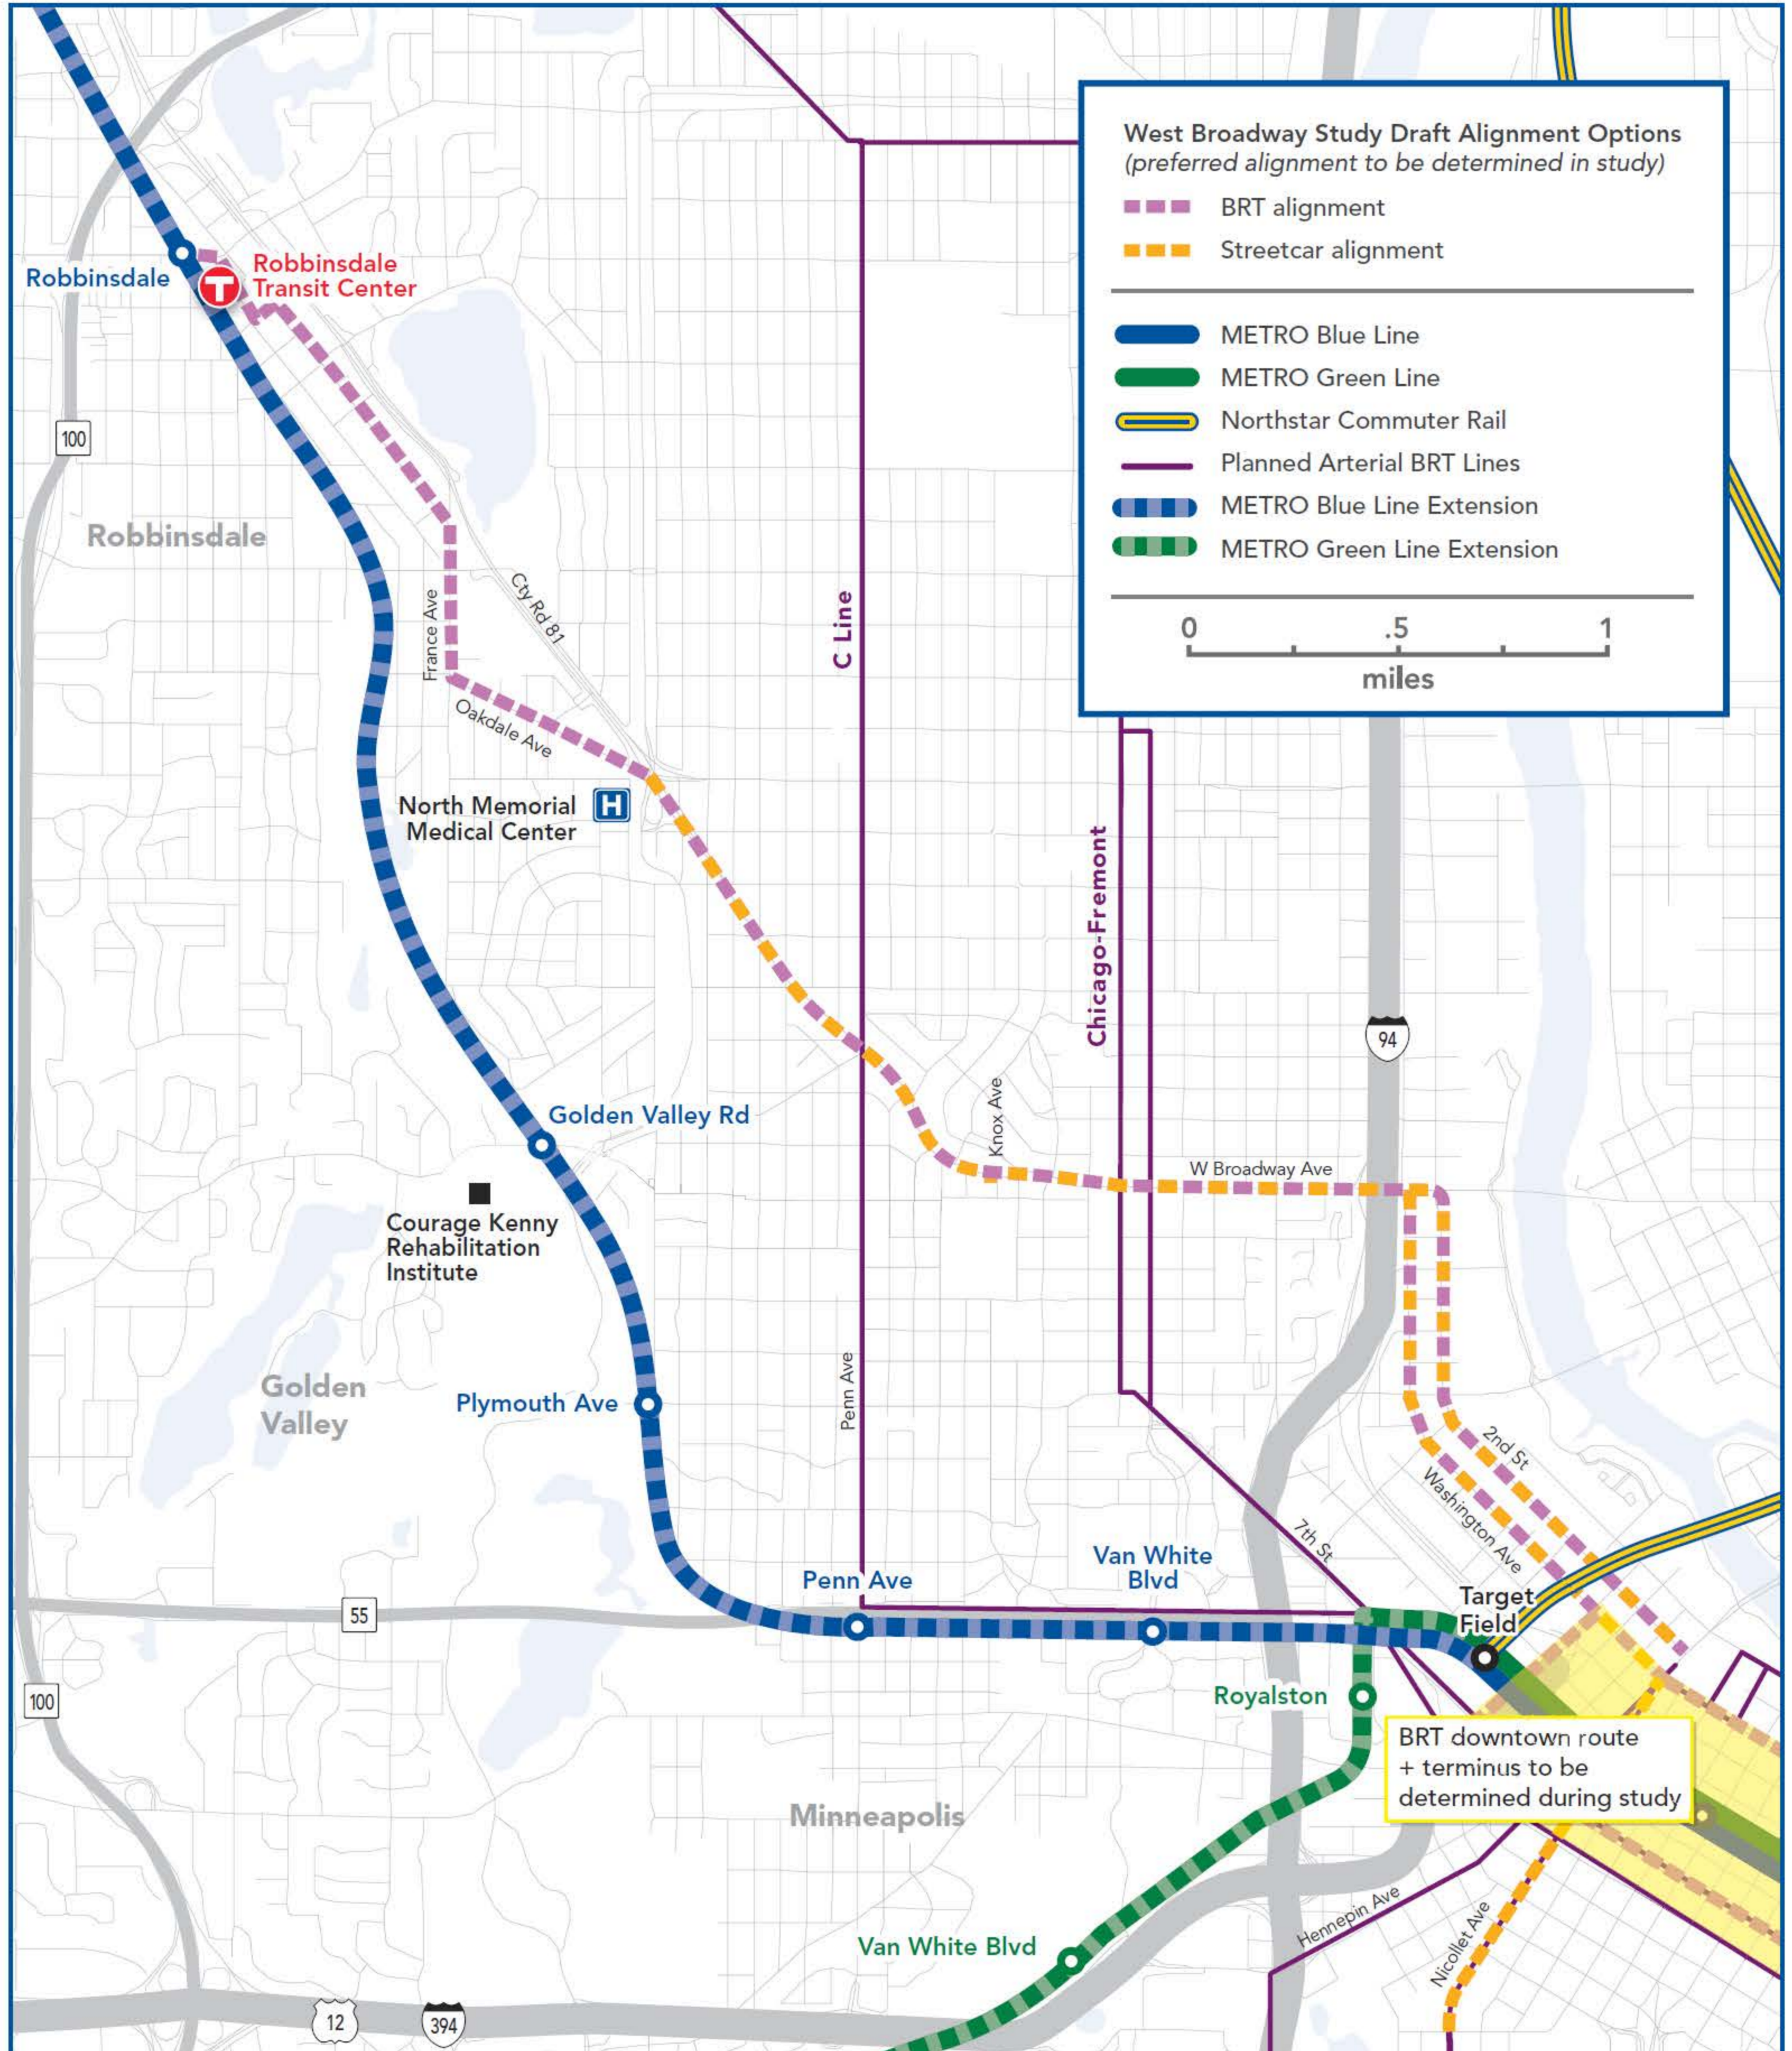

# West Broadway Study Area

Updated October 2015

BRT downtown route + terminus to be determined during study

For more information:  
[WestBroadway@metrotransit.org](mailto:WestBroadway@metrotransit.org)