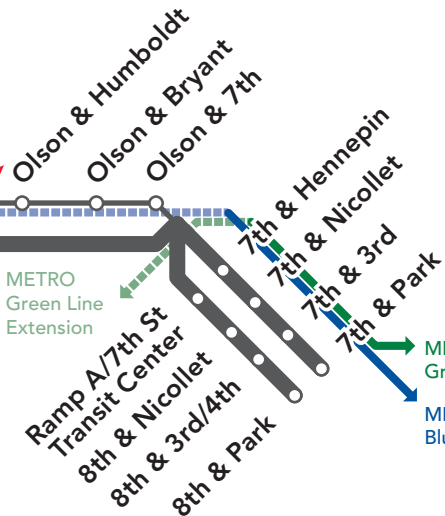

Final Station Plan

Updated November 3, 2016

*Olson Memorial Hwy.
Temporary Alignment*

METRO
Blue Line
Extension

METRO
Green Line
Extension

METRO
Green Line

METRO
Blue Line

*Glenwood Ave. Recommended
Permanent Alignment –
Stations TBD*